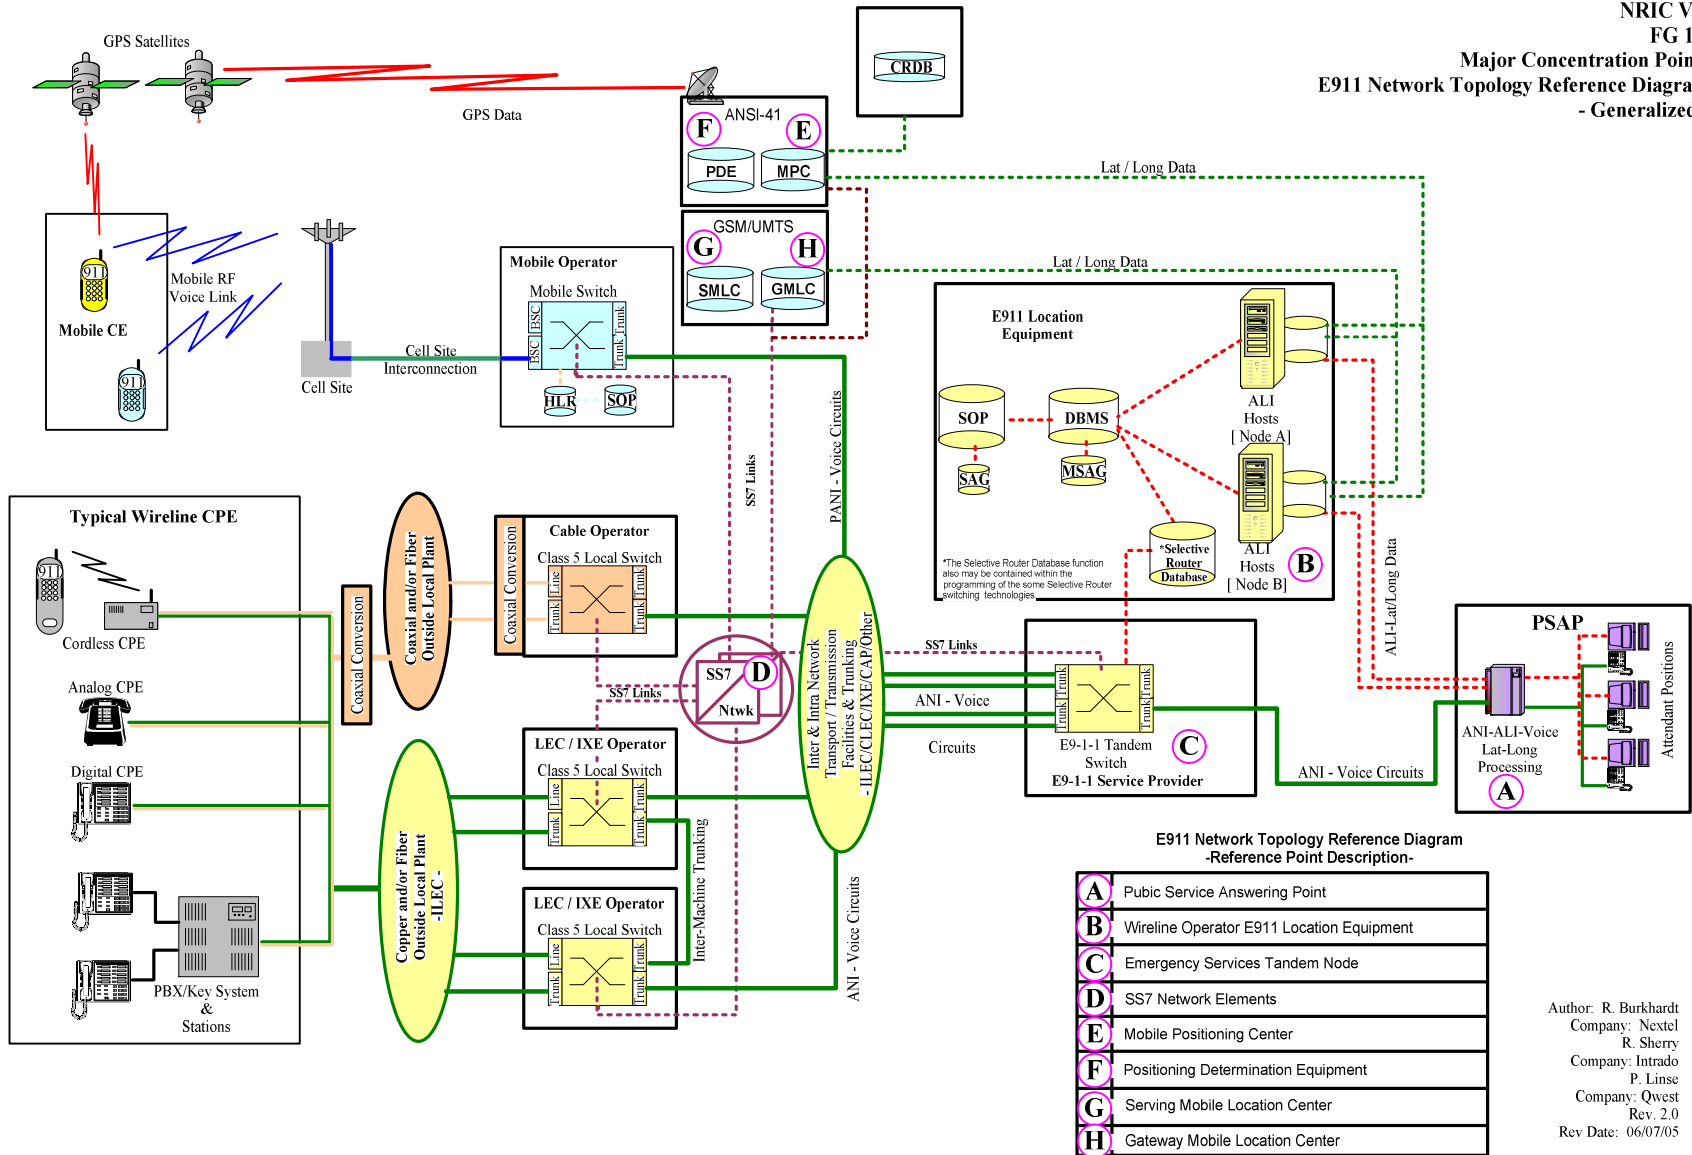

Major Concentration Points
E911 Network Topology Reference Diagram
- Generalized -

**E911 Network Topology Reference Diagram
-Reference Point Description-**

A	Public Service Answering Point
B	Wireline Operator E911 Location Equipment
C	Emergency Services Tandem Node
D	SS7 Network Elements
E	Mobile Positioning Center
F	Positioning Determination Equipment
G	Serving Mobile Location Center
H	Gateway Mobile Location Center